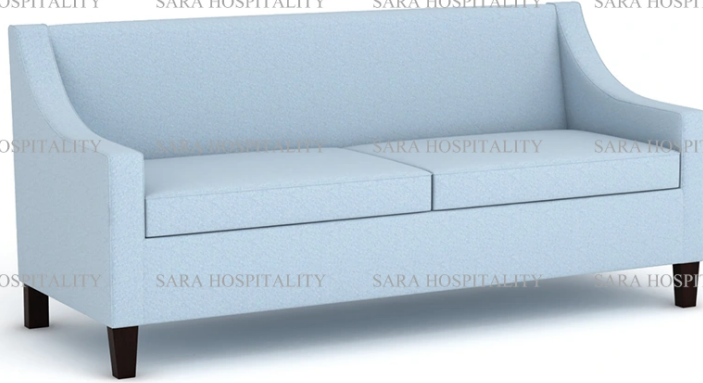

SARA HOSPITALITY SARA HOSPITALITY SARA HOSPITALITY SARA HOSPITALITY

SARA HOSPITALITY SARA HOSPITALITY SARA HOSPITALITY SARA HOSPITALITY

**PRODUCT**

**MODERN UPHOLSTERED HOSPITALITY SOFA**

SHSS012

**DESCRIPTION**

A sleek and durable upholstered sofa designed for hospitality and commercial use, offering both style and comfort with a modern appeal.

**SPECIFICATIONS**

**Dimensions**

- Standard commercial size (customizable upon request)

**Weight**

- Approx. 90-110 lbs (*varies by size*)

**Material Used**

- Frame: Solid hardwood construction for maximum durability
- Cushioning: High-resilience foam with a density of 2.0-2.5 lbs/cu ft
- Upholstery: Commercial-grade polyester blend fabric
- Legs: Solid wood with dark espresso finish

**Color Options**

- Available in multiple colors including light blue (as shown), gray, beige, and charcoal.

**Finishing Type**

- Stain-resistant and anti-microbial upholstery treatment

**Load Capacity**

- Supports up to 600 lbs