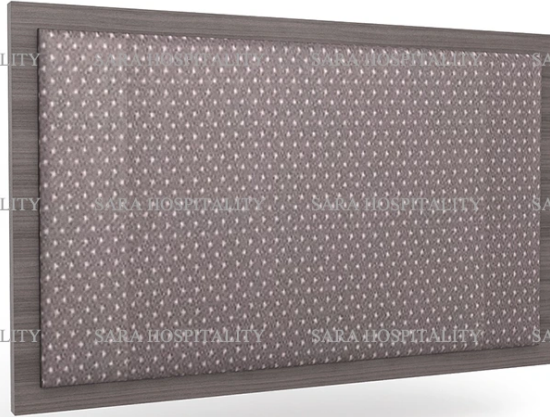

SARA HOSPITALITY SARA HOSPITALITY SARA HOSPITALITY SARA HOSPITALITY

SARA HOSPITALITY SARA HOSPITALITY SARA HOSPITALITY SARA HOSPITALITY

PRODUCT	DESCRIPTION	SPECIFICATIONS
<p>KING HEADBOARD</p> <p>SHRF001</p>	<p>Upholstered king headboard with wood trim for Radisson guestrooms.</p>	<p>Dimensions:</p> <ul style="list-style-type: none"> Standard 78" W x 48" H x 3" D (<i>customizable</i>). <p>Weight</p> <ul style="list-style-type: none"> Approx. 85 lbs <p>Material Used:</p> <ul style="list-style-type: none"> Core: Plywood with high-density foam padding Upholstery: Commercial-grade performance fabric Frame: Plywood with wood veneer Core: ¾ inch Padding: 1.5 inch foam. <p>Color Options</p> <ul style="list-style-type: none"> Espresso frame with taupe/gray patterned fabric. <i>(custom tones available upon request)</i> <p>Finishing Type</p> <ul style="list-style-type: none"> Wood veneer and upholstered panel Matte wood veneer with fabric upholstery.